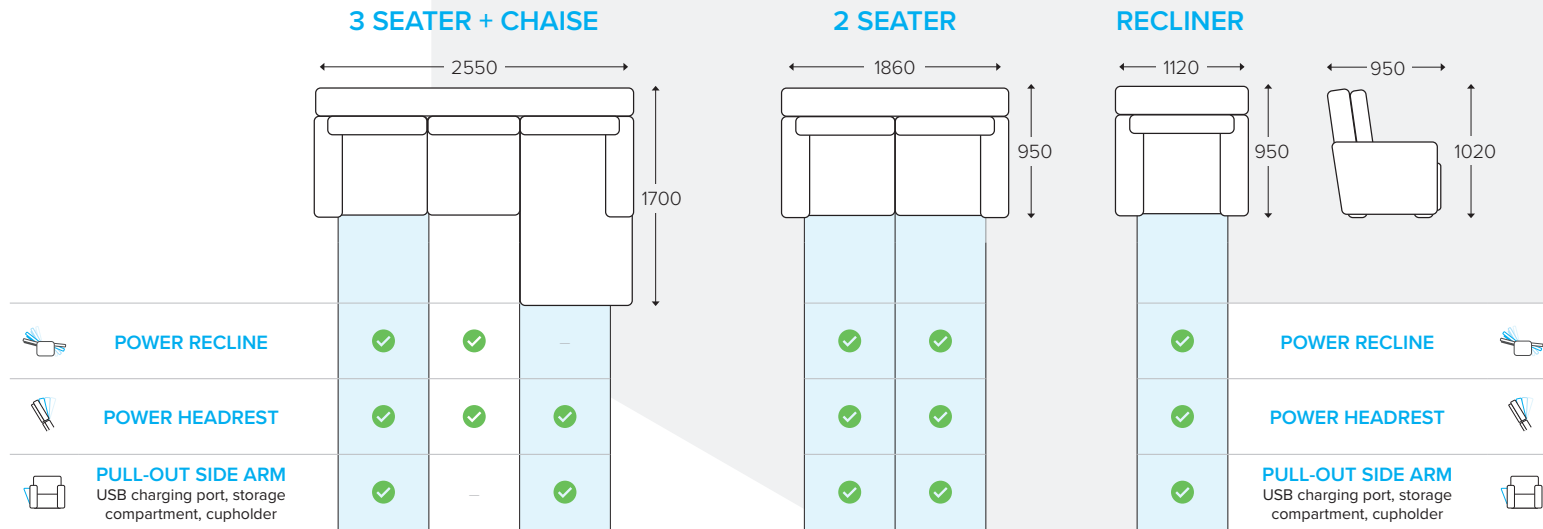

MEASUREMENTS & ELECTRIC FEATURES

NOTE:

Allow additional 400mm width for the pull-out armrests on 3+chaise and 2 seater.

Allow additional 200mm width for the pull-out armrest on recliner.

Scan QR code to view this product on our website